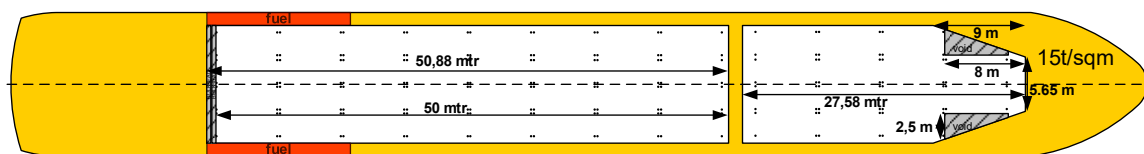

Ferus 6.400-class - stowage plan

Wagenborg Shipping

Marktstraat 10, 9934 CK Delfzijl, Netherlands | P.O. Box 14, 9930 AA Delfzijl, Netherlands

T +31 596 636 911 | E chartering@wagenborg.com | wagenborg.com