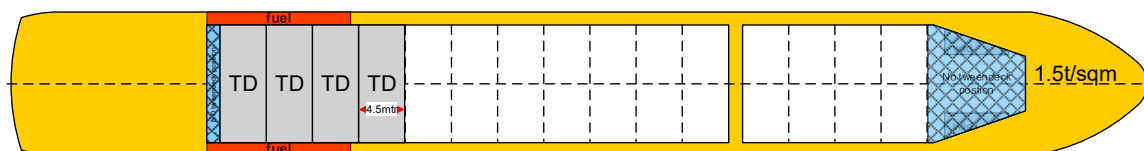

Ferus 6.400-class - stowage plan

Wagenborg Shipping

Marktstraat 10, 9934 CK Delfzijl, Netherlands | P.O. Box 14, 9930 AA Delfzijl, Netherlands

T +31 596 636 911 | E chartering@wagenborg.com | wagenborg.com