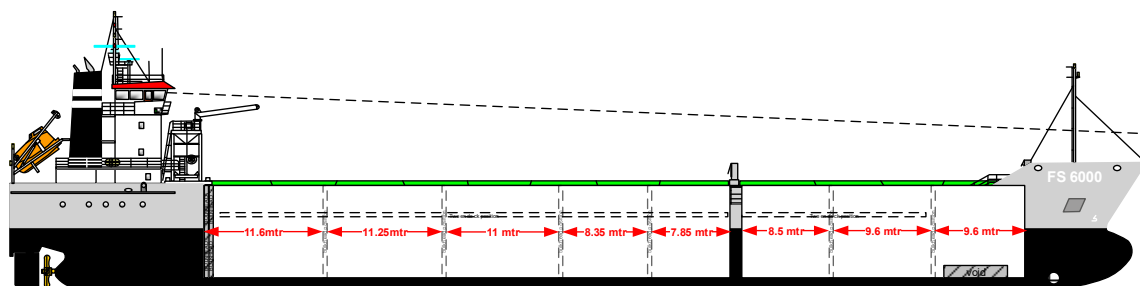

Ferus 6.400-class - stowage plan

Wagenborg Shipping

Marktstraat 10, 9934 CK Delfzijl, Netherlands | P.O. Box 14, 9930 AA Delfzijl, Netherlands

T +31 596 636 911 | E chartering@wagenborg.com | wagenborg.com