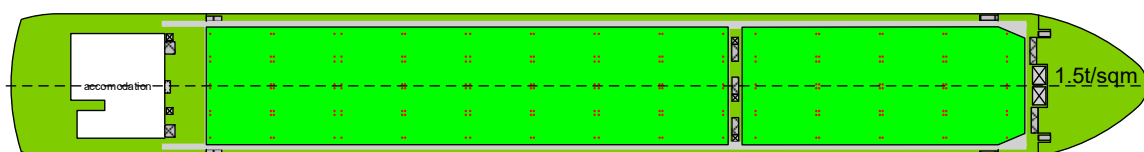

Ferus 6.400-class - stowage plan

Wagenborg Shipping

Marktstraat 10, 9934 CK Delfzijl, Netherlands | P.O. Box 14, 9930 AA Delfzijl, Netherlands

T +31 596 636 911 | E chartering@wagenborg.com | wagenborg.com